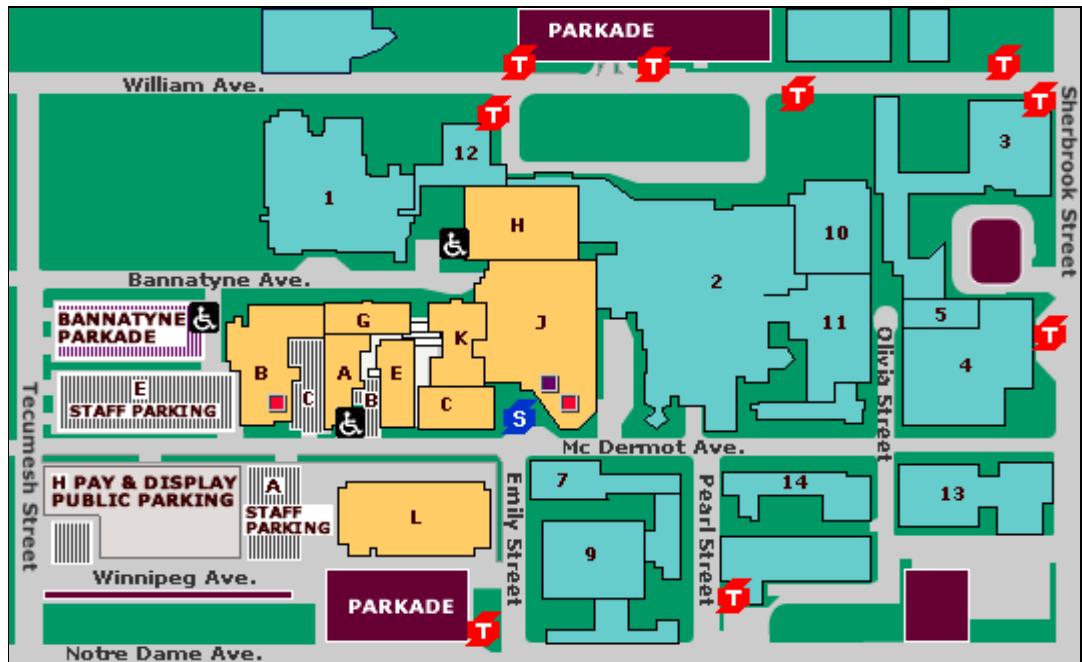

THE UNIVERSITY OF MANITOBA

CAMPUS MAP

BANNATYNE

WINNIPEG MANITOBA

Please click on the legend, a building or an icon on the map for more information

LEGEND

-  university buildings
-  hospital buildings
-  library
-  computer lab
-  bus stops
-  bannatyne-fort garry shuttle bus

Questions or Comments: [IST - Web Services](#) Best viewed in 800 x 600 resolution.

Go To

 fort garry campus maps

 [PDF Print](#)
version of the
Bannatyne map
(54 KB)

University Buildings

- [A. Medical Rehabilitation](#)
- [B. Dentistry](#)
- [C. Chown Building](#)
- [D. Immunology Annex](#)
- [E. Basic Science](#)
- [G. Pathology](#)
- [H. Basic Medical Sciences](#)
- [J. Brodie Centre](#)
- [K. Medical Services](#)
- [L. Faculty of Pharmacy Apotex Centre](#)

Hospital Buildings

1. PsychHealth Building
2. General Hospital
3. Children's Hospital
4. Rehabilitation Hospital
5. Respiratory Hospital
6. Manitoba Cancer Foundation
7. Interns' Residence
8. School of Nursing
9. Women's Hospital
10. Thorlakson Building
11. CancerCare
12. Cadham Provincial Lab
13. Manitoba Clinic
14. Isabel M. Stewart Building